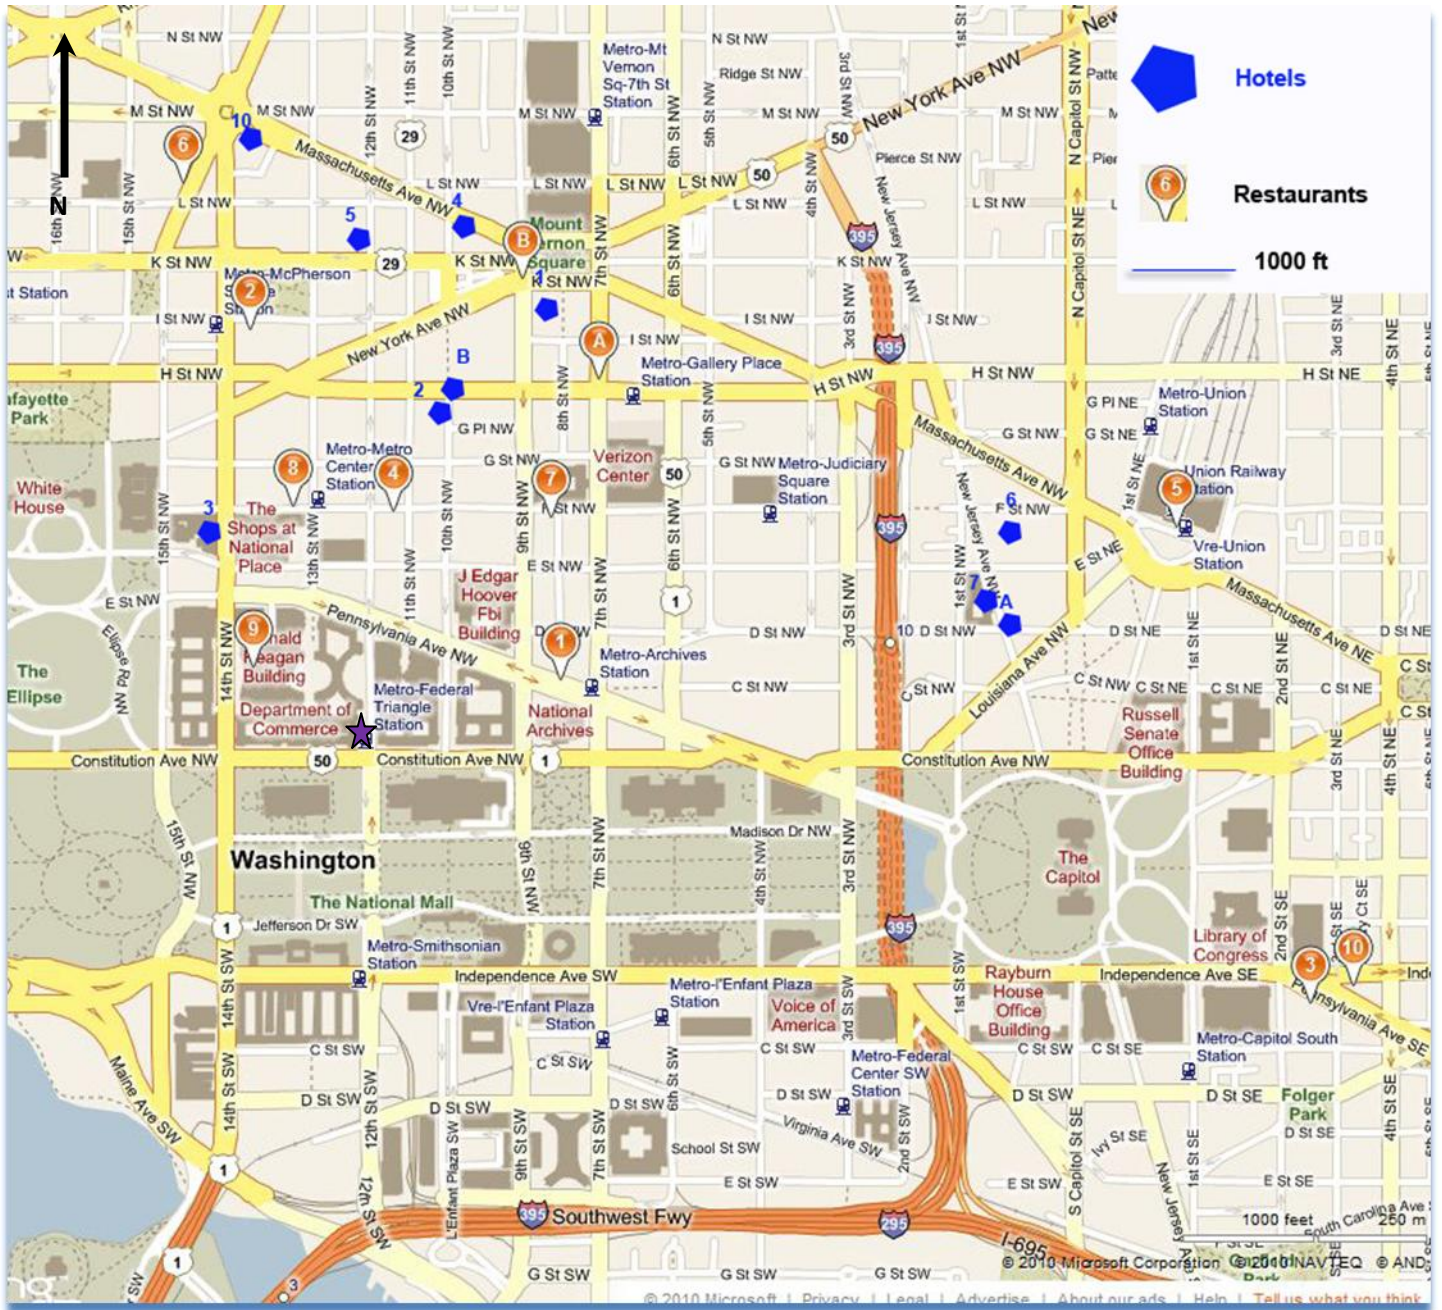

I have provided a Bing Map of the area for hotels and restaurants closest to the EPA East facility.